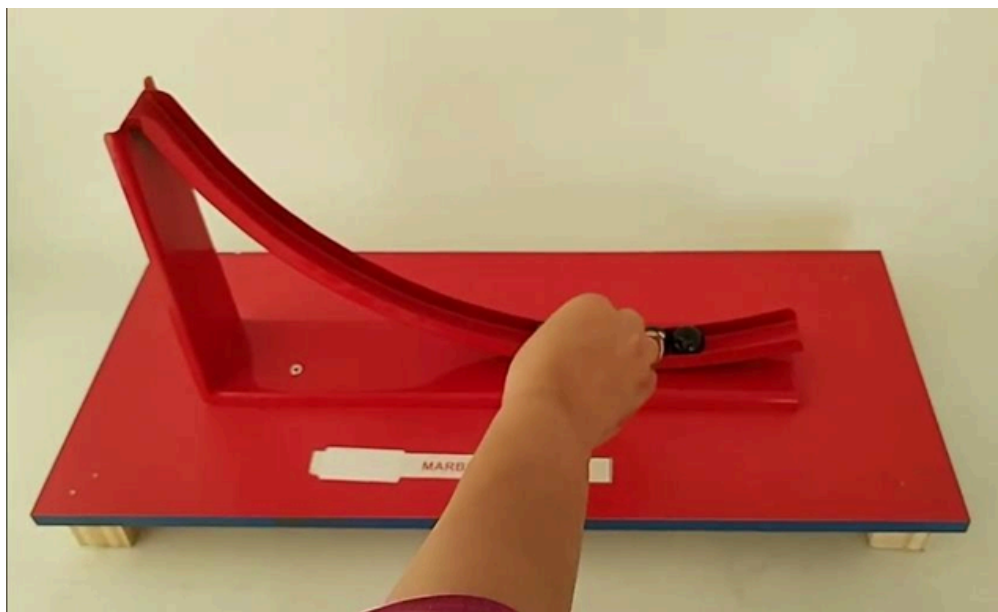

PHYSICS LAB EQUIPMENT

MOMENTUM SLOPE MARBLE/BRACHISTOCHRONE FOR PHYSICS LAB

Efficient • Transparent • Inclusive